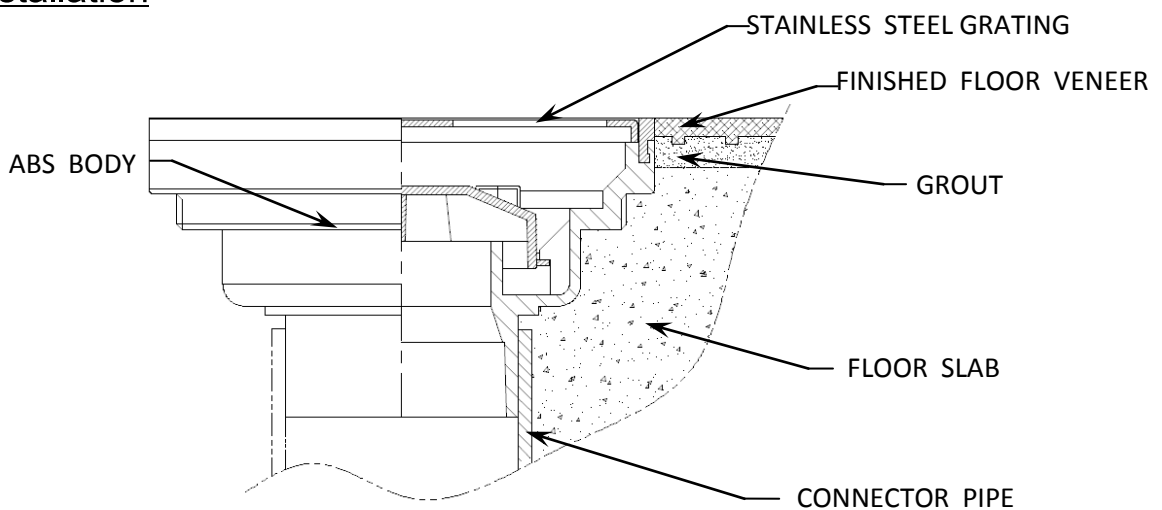

R110SGF

Round flange ,stainless steel grating. Water drain overflow type.

COLOR	Black
-------	-------

Medium - heavy duty residential applications .
Furnished with ABS body and stainless steel grate. Fit for pipe Ø2" to Ø 3"

Model	Pipe	A	B	D	W
R110SGF	2"-3"	25	45	52	110

Typical installation

Manufacturing By : Union Precision Engineering Co.,Ltd.
24/33 Moo 6 Bangna-Trad Rd., K.M. 24 Bangsaothong, Samuthprakarn 10540
Distributed By : G-Plus Trading Co.,Ltd. Tel. 740-1035 www.g-plus.co.th