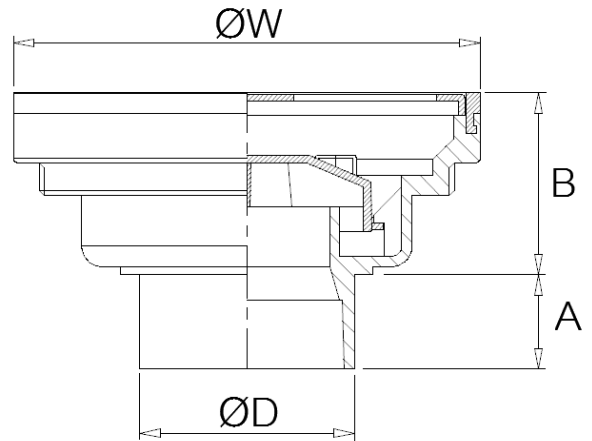

R110SGF

Round flange ,stainless steel grating. Water drain overflow type.

COLOR	Black
-------	-------

Medium - heavy duty residential applications .
Furnished with ABS body and stainless steel grate. Fit for pipe Ø2" to Ø 3"

Model	Pipe	A	B	D	W
R110SGF	2"-3"	25	45	52	110

Typical installation

Manufacturing By : Union Precision Engineering Co.,Ltd.
24/33 Moo 6 Bangna-Trad Rd., K.M. 24 Bangsaothong, Samuthprakarn 10540
Distributed By : G-Plus Trading Co.,Ltd. Tel. 740-1035 www.g-plus.co.th