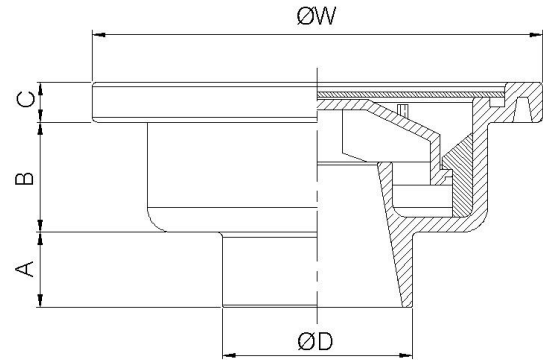

RXXXPGF

Round Flange with plastic grating.
Water drain Overflow type.

COLOR	Whit
	

Light duty residential applications this drain is furnished with ABS body and ABS grate. And odor protection by water trap. Fit for pipe inside $\varnothing 1.5''$ to $\varnothing 3''$

Model	Pipe	A	B	C	D	W
R090PGF	1.5"-2"	15	22	8	38	90
R100PGF	2.5"-3"	35	30	8	50	100

Typical installation

Manufacturing By : Union Precision Engineering Co.,Ltd.
24/33 Moo 6 Bangna-Trad Rd., K.M. 24 Bangsaothong, Samuthprakarn 10540
Distributed By : G-Plus Trading Co.,Ltd. Tel. 740-1035 www.g-plus.co.th