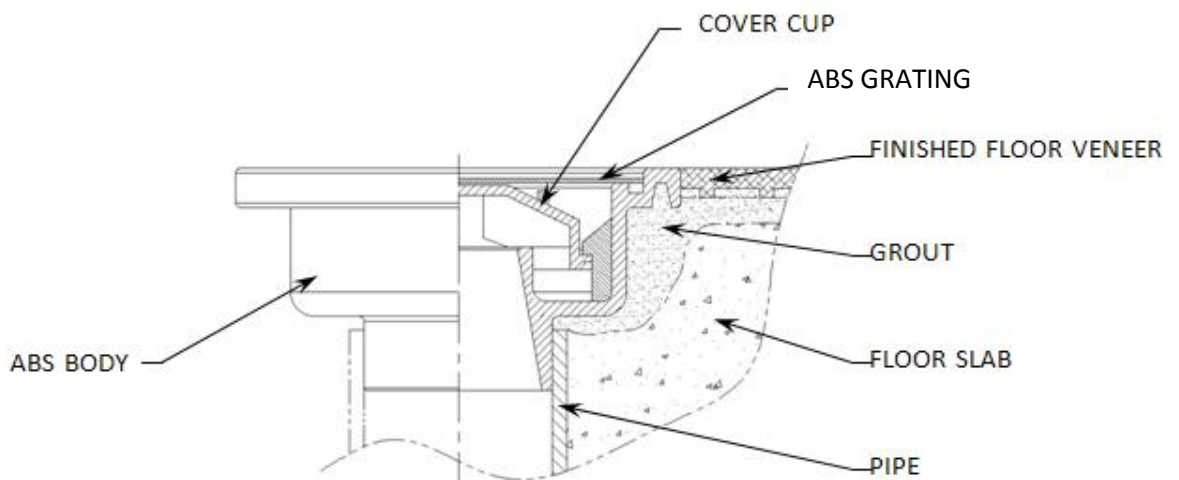

RXXXPGF

Round Flange with plastic grating.
Water drain Overflow type.

COLOR	Whit
	

Light duty residential applications this drain is furnished with ABS body and ABS grate. And odor protection by water trap. Fit for pipe inside $\varnothing 1.5''$ to $\varnothing 3''$

Model	Pipe	A	B	C	D	W
R090PGF	1.5"-2"	15	22	8	38	90
R100PGF	2.5"-3"	35	30	8	50	100

Typical installation

Manufacturing By : Union Precision Engineering Co.,Ltd.
24/33 Moo 6 Bangna-Trad Rd., K.M. 24 Bangsaothong, Samuthprakarn 10540
Distributed By : G-Plus Trading Co.,Ltd. Tel. 740-1035 www.g-plus.co.th