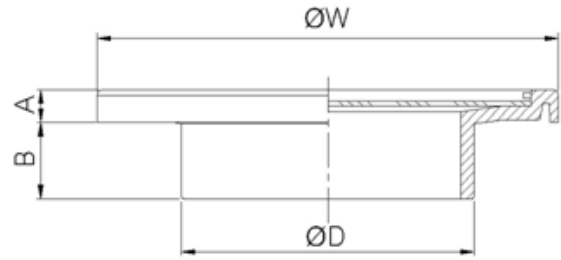

FLOOR DRAIN

RXXXPGN

Round Grating with ABS grating.

Water drain Freeflow type.

COLOR	Whit
	

Light duty residential applications this drain is furnished with ABS body and ABS grate.

Fit for pipe inside \varnothing 2" to \varnothing 3"

Model	Pipe	A	B	D	W
R050PGN	2"	6	14	54	85
R065PGN	2.5"-3"	6	14	54	85

Typical installation

Manufacturing By : Union Precision Engineering Co.,Ltd.

24/33 Moo 6 Bangna-Trad Rd., K.M. 24 Bangsaothong, Samuthprakarn 10540