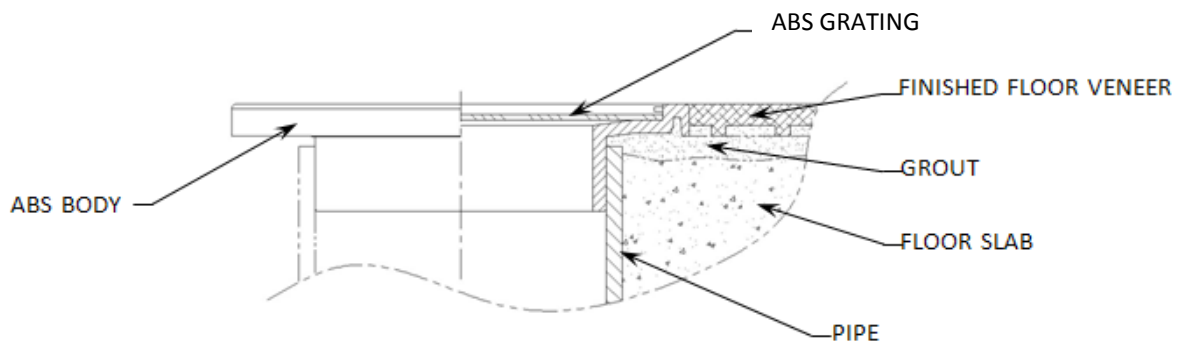

FLOOR DRAIN

RXXXPGN

Round Grating with ABS grating.

Water drain Freeflow type.

COLOR	Whit
	

Light duty residential applications this drain is furnished with ABS body and ABS grate.

Fit for pipe inside \varnothing 2" to \varnothing 3"

Model	Pipe	A	B	D	W
R050PGN	2"	6	14	54	85
R065PGN	2.5"-3"	6	14	54	85

Typical installation

Manufacturing By : Union Precision Engineering Co.,Ltd.

24/33 Moo 6 Bangna-Trad Rd., K.M. 24 Bangsaothong, Samuthprakarn 10540