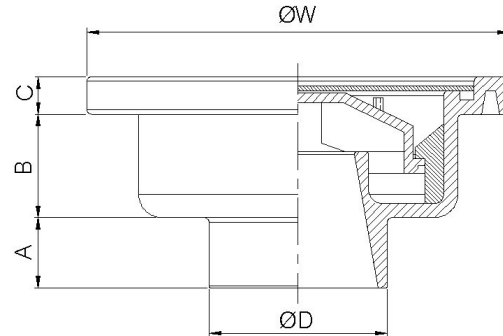

FLOOR DRAIN

RXXKSGF

Round Flange with polished stainless steel grating.

Water drain Overflow type.

COLOR	Whit

Light duty residential applications this drain is furnished with ABS body and stainless steel grate. And odor protection by water trap. Fit for pipe inside $\text{Ø}1.5''$ to $\text{Ø}3''$

Model	Pipe	A	B	C	D	W
R090SGF	1.5" - 2"	15	22	8	38	90
R100SGF	2.5" - 3"	35	30	8	50	100

Typical installation