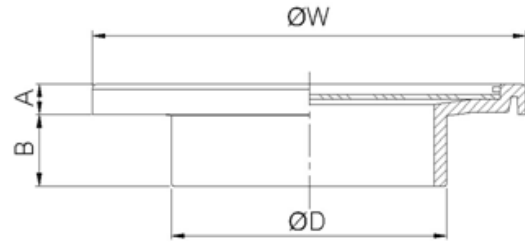

FLOOR DRAIN

RXXSGN

Round Grating with polished stainless steel grating.

Water drain Freeflow type.

COLOR	Whit

Light duty residential applications this drain is furnished with ABS body and stainless steel grate.

Fit for pipe inside $\varnothing 2''$ to $\varnothing 3''$

Model	Pipe	A	B	D	W
R050SGN	2"	6	14	54	85
R065SGN	2.5" - 3"	6	14	54	85

Typical installation