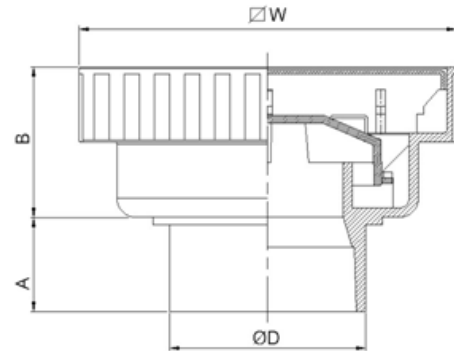

FLOOR DRAIN

STXXXPGF Square Tray with Plastic Tray.

Water drain Overflow type.

COLOR	Whit
	

Light duty residential applications this drain is furnished with ABS body and square plastic tray .
And odor protection by water trap.
Fit for pipe inside $\varnothing 2''$ to $\varnothing 4''$.

Model	Pipe	A	B	D	W	F
ST100PGF	2"-3"	25	40	52	100	9
ST120PGF	3"-4"	30	45	75	120	9

Typical installation

Manufacturing By : Union Precision Engineering Co.,Ltd.
24/33 Moo 6 Bangna-Trad Rd., K.M. 24 Bangsaothong, Samuthprakarn 10540
Distributed By : G-Plus Trading Co.,Ltd. Tel. 740-1035 www.g-plus.co.th