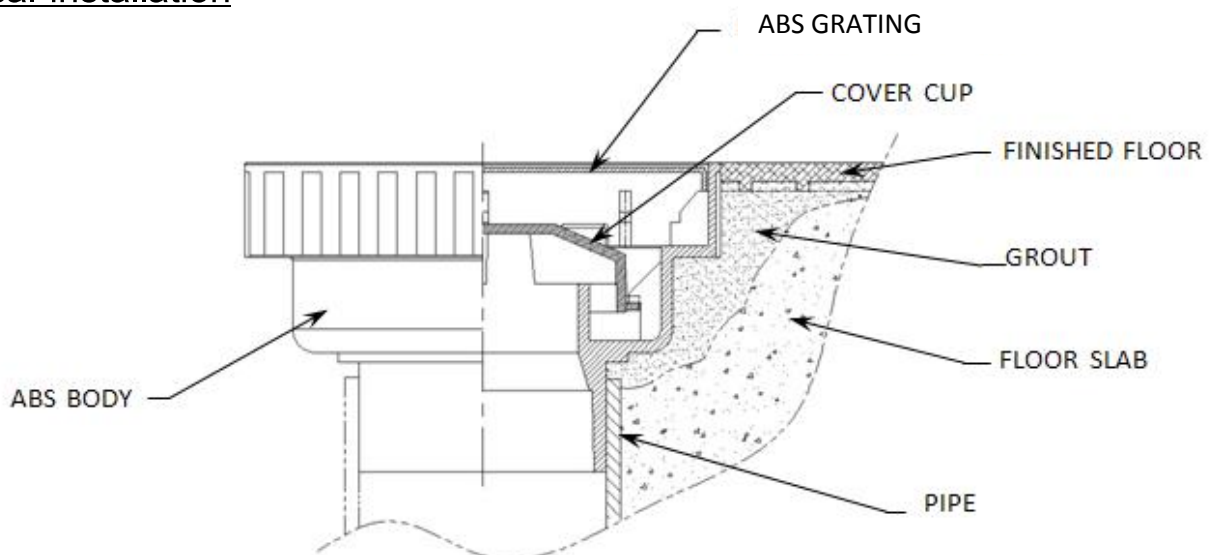

FLOOR DRAIN

STXXXPGF Square Tray with Plastic Tray.

Water drain Overflow type.

COLOR	Whit
	

Light duty residential applications this drain is furnished with ABS body and square plastic tray .
And odor protection by water trap.
Fit for pipe inside $\varnothing 2''$ to $\varnothing 4''$.

Model	Pipe	A	B	D	W	F
ST100PGF	2"-3"	25	40	52	100	9
ST120PGF	3"-4"	30	45	75	120	9

Typical installation

Manufacturing By : Union Precision Engineering Co.,Ltd.
24/33 Moo 6 Bangna-Trad Rd., K.M. 24 Bangsaothong, Samuthprakarn 10540
Distributed By : G-Plus Trading Co.,Ltd. Tel. 740-1035 www.g-plus.co.th