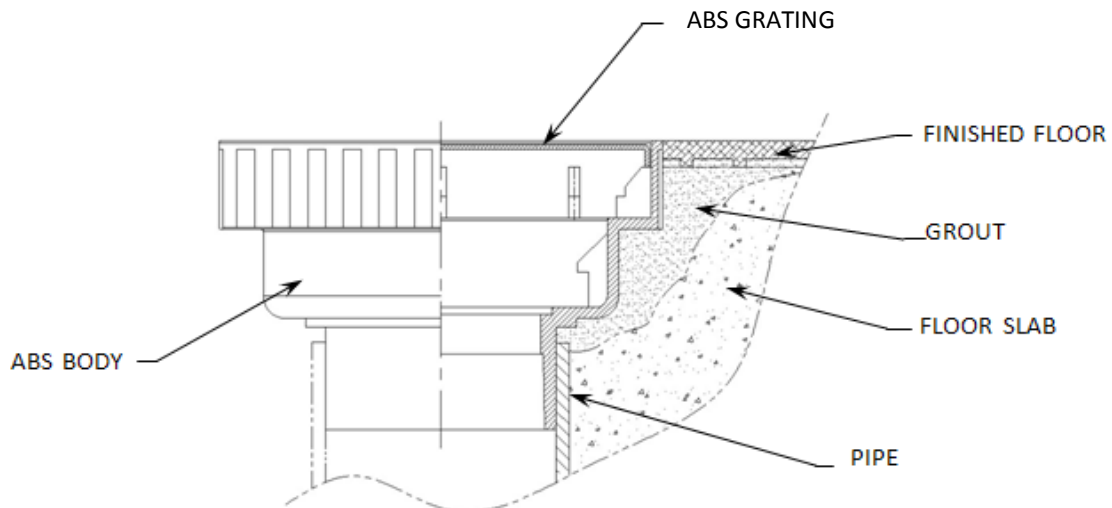

Typical installation

Manufacturing By : Union Precision Engineering Co.,Ltd.
24/33 Moo 6 Bangna-Trad Rd., K.M. 24 Bangsaothong, Samuthprakarn 10540
Distributed By : G-Plus Trading Co.,Ltd. Tel. 740-1035 www.g-plus.co.th