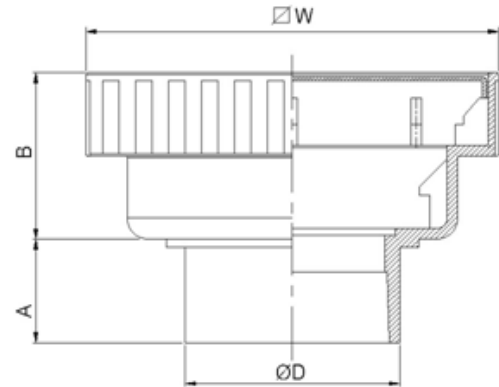

## FLOOR DRAIN

**STXXXPGN** Square Tray with plastic grating.

Water drain Freeflow type.

COLOR	Whit
	

Light duty residential applications this drain is furnished with ABS body and ABS grate. Fit for pipe inside  $\varnothing$  2" to  $\varnothing$  4" .

Model	Pipe	A	B	D	W
ST100PGN	2"-3"	25	40	52	100
ST120PGN	3"-4"	30	45	75	120