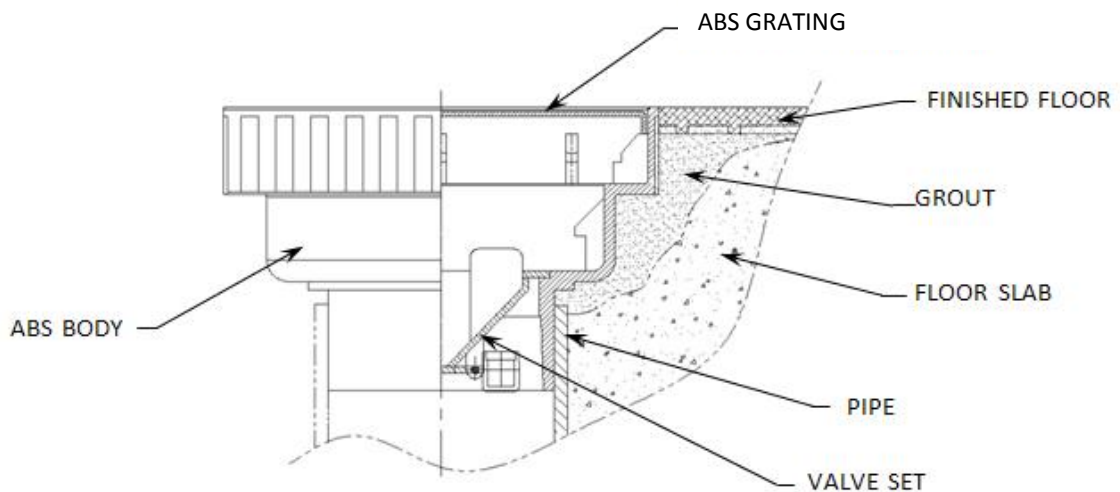

FLOOR DRAIN

STXXXPGV Square Tray with plastic grating.
Water drain Valve type.

COLOR	Whit
	

Light duty residential applications this drain is furnished with ABS body and ABS grate. And odor protection by sealing valve. Fit for pipe inside $\varnothing 2''$ to $\varnothing 4''$

Model	Pipe	A	B	D	W
ST100PGV	2"-3"	25	40	52	100
ST120PGV	3"-4"	30	45	75	120

Typical installation

Manufacturing By : Union Precision Engineering Co.,Ltd.
24/33 Moo 6 Bangna-Trad Rd., K.M. 24 Bangsaothong, Samuthprakarn 10540
Distributed By : G-Plus Trading Co.,Ltd. Tel. 740-1035 www.g-plus.co.th