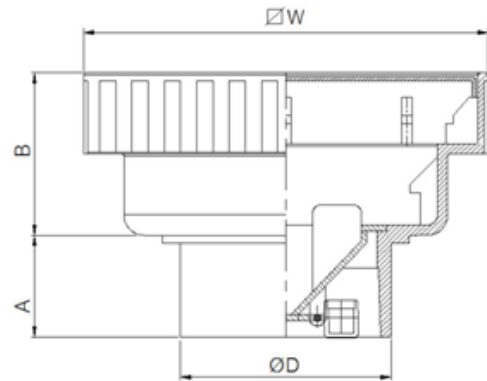

FLOOR DRAIN

STXXXPGV Square Tray with plastic grating.
Water drain Valve type.

COLOR	Whit
	

Light duty residential applications this drain is furnished with ABS body and ABS grate. And odor protection by sealing valve. Fit for pipe inside $\varnothing 2''$ to $\varnothing 4''$

Model	Pipe	A	B	D	W
ST100PGV	2"-3"	25	40	52	100
ST120PGV	3"-4"	30	45	75	120

Typical installation

Manufacturing By : Union Precision Engineering Co.,Ltd.
24/33 Moo 6 Bangna-Trad Rd., K.M. 24 Bangsaothong, Samuthprakarn 10540
Distributed By : G-Plus Trading Co.,Ltd. Tel. 740-1035 www.g-plus.co.th