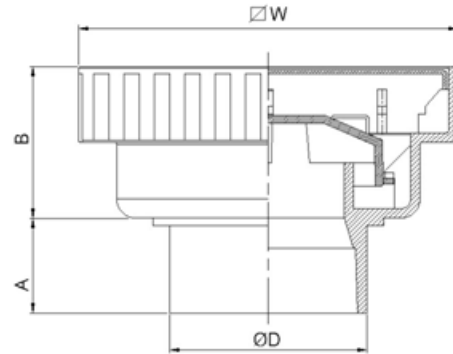

## FLOOR DRAIN

**STXXSGF** Square Tray with polished stainless steel grating .  
Water drain Overflow type.

COLOR	Whit

Light duty residential applications this drain is furnished with ABS body and stainless steel grate. And odor protection by water trap. Fit for pipe inside  $\varnothing$  2" to  $\varnothing$  4"

Model	Pipe	A	B	D	W
ST100SGF	2"- 3"	25	40	52	100
ST120SGF	3"- 4"	30	45	75	120