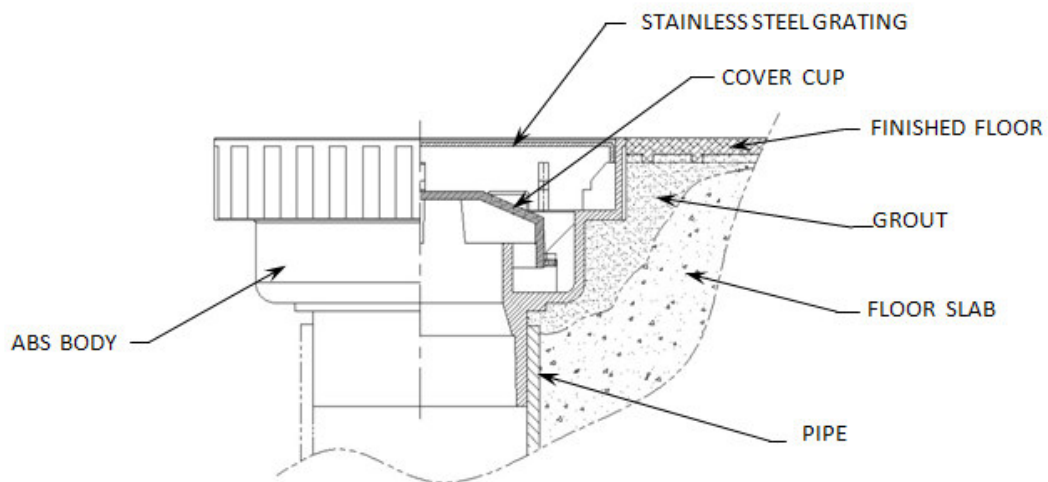

Typical installation

Union Precision Engineering Co.,Ltd. 24/33 Moo 6 Bangna-Trad Rd., K.M. 24 Bangsaothong,
Samuthprakarn 10540 Tel. (662) 740-1266 Fax. (662) 740-1036
www.upenco.com E-mail: sale@upenco.com