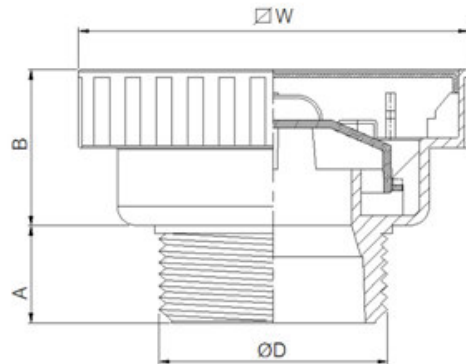

## FLOOR DRAIN

### **STXXSGF(T)**

Square Tray with polished stainless steel grating.

Water drain Over flow type.

COLOR	Whit

Light duty residential applications this drain is furnished with ABS body and stainless steel grate. And odor protection by water trap. Fit for connector pipe PT 2" and PT 3"

Model	Pipe	A	B	D	W
ST100SGF(T)	2"PT	25	40	52	100
ST120SGF(T)	3" PT	30	45	75	120