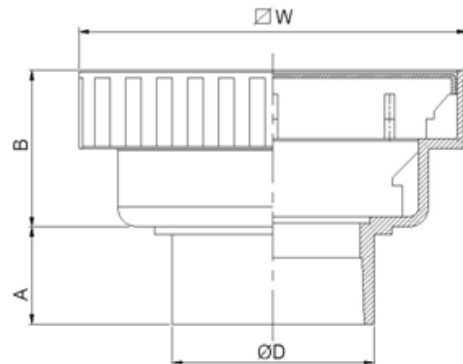

FLOOR DRAIN

STXXXSGN Square Tray with polished stainless steel grating.

Water drain Freeflow type.

COLOR	Whit

Light duty residential applications this drain is furnished with ABS body and stainless steel grate. Fit for pipe inside $\varnothing 2''$ to $\varnothing 4''$.

Model	Pipe	A	B	D	W
ST100SGN	2"- 3"	25	40	52	100
ST100SGN	3"- 4"	30	45	75	120

Typical installation