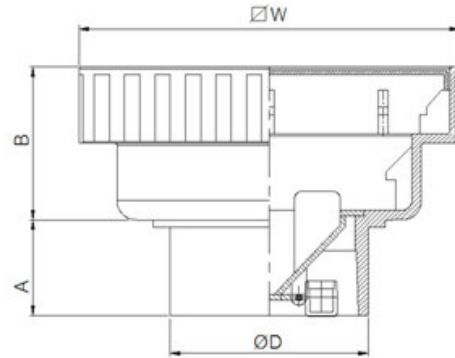

FLOOR DRAIN

STXXXSGV Square Tray with polished stainless steel grating.

Water drain Valve type.

COLOR	Whit

Light duty residential applications this drain is furnished with ABS body and stainless steel grate. And odor protection by sealing valve. Fit for pipe inside $\varnothing 2''$ to $\varnothing 4''$

Model	Pipe	A	B	D	W
ST100SGV	2"- 3"	25	40	52	100
ST120SGV	3"- 4"	30	45	75	120

Typical installation

Union Precision Engineering Co.,Ltd. 24/33 Moo 6 Bangna-Trad Rd., K.M. 24 Bangsaothong,
 Samuthprakarn 10540 Tel. (662) 740-1266 Fax. (662) 740-1036
 www.upenco.com E-mail: sale@upenco.com