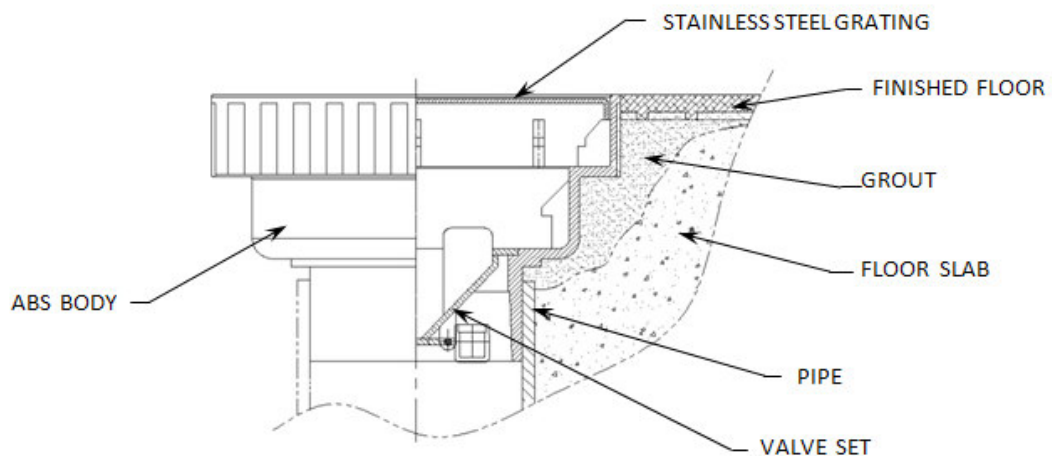

FLOOR DRAIN

STXXXSGV Square Tray with polished stainless steel grating.

Water drain Valve type.

COLOR	Whit

Light duty residential applications this drain is furnished with ABS body and stainless steel grate. And odor protection by sealing valve. Fit for pipe inside $\varnothing 2''$ to $\varnothing 4''$

Model	Pipe	A	B	D	W
ST100SGV	2"- 3"	25	40	52	100
ST120SGV	3"- 4"	30	45	75	120

Typical installation

Union Precision Engineering Co.,Ltd. 24/33 Moo 6 Bangna-Trad Rd., K.M. 24 Bangsaothong,
 Samuthprakarn 10540 Tel. (662) 740-1266 Fax. (662) 740-1036
 www.upenco.com E-mail: sale@upenco.com