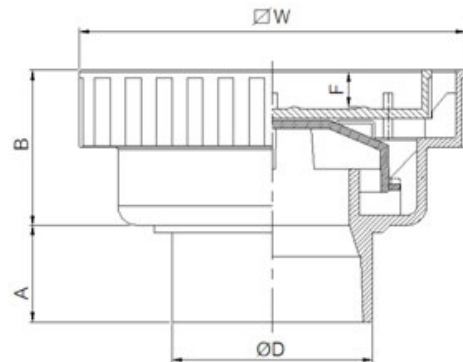

FLOOR DRAIN

STXXTRF Square Tray with ceramic filling cover Tray.
Water drain Overflow type.

COLOR	Whit

Light duty residential applications this drain is furnished with ABS body and square tray with ceramic style. And odor protection by water trap. Fit for pipe inside $\varnothing 2''$ to $\varnothing 4''$.

Model	Pipe	A	B	D	W	F
ST100TRF	2" - 3"	25	40	52	100	9
ST120TRF	3" - 4"	30	45	75	120	9

Typical installation