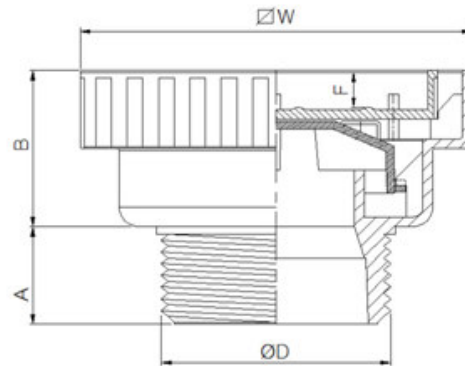

## FLOOR DRAIN

### **STXXTRF(T)**

Square Tray with ceramic filling cover Tray.

Water drain Overflow type.

COLOR	Whit

Light duty residential applications this drain is furnished with ABS body and square tray with ceramic style. And odor protection by water trap. Fit for pipe connector PT 2" and PT 3" .