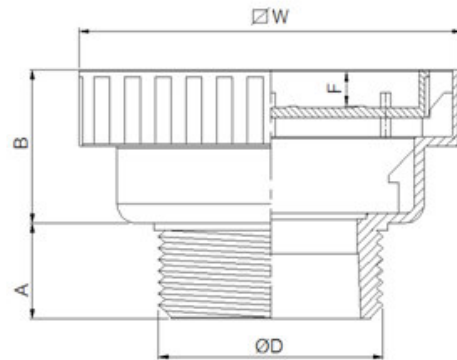

FLOOR DRAIN

STXXTRN(T)

Square Tray with ceramic filling cover Tray.

Water drain Freeflow type.

COLOR	Whit

Light duty residential applications this drain is furnished with ABS body and square tray with ceramic style. Fit for connector pipe PT 2" and PT 3".

Model	Pipe	A	B	D	W	F
ST100TRN(T)	2"PT	25	40	52	100	9
ST120TRN(T)	3"PT	30	45	75	120	9

Typical installation