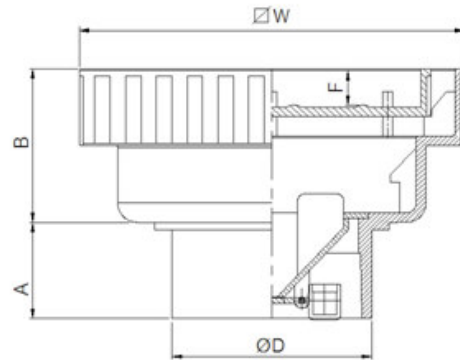

STXXTRV

Square Tray with ceramic filling cover Tray.

Water drain Valve type.

COLOR	Whit
	

Light duty residential applications this drain is furnished with ABS body and square tray with ceramic style. And odor protection by sealing valve. Fit for pipe inside $\varnothing 2''$ to $\varnothing 4''$.

Model	Pipe	A	B	D	W	F
ST100TRV	2"- 3"	25	40	52	100	9
ST120TRV	3"- 4"	30	45	75	120	9

Typical installation