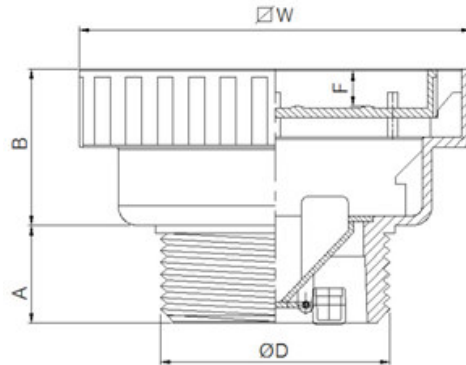

## FLOOR DRAIN

### **STXXTRV(T)**

Square Tray with ceramic filling cover Tray.

Water drain Valve type.

COLOR	Whit

Light duty residential applications this drain is furnished with ABS body and square tray with ceramic style. And odor protection by sealing valve. Fit for connector pipe PT 2" and PT 3"

Model	Pipe	A	B	D	W	F
ST100TRV(T)	2"PT	25	40	52	100	9
ST120TRV(T)	3"PT	30	45	75	120	9