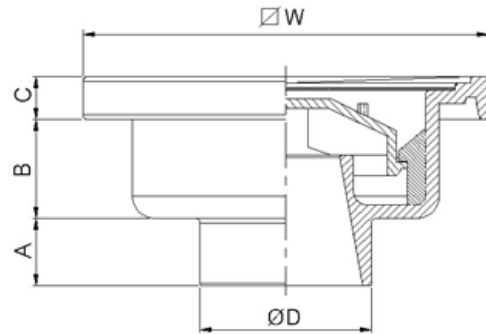

FLOOR DRAIN

SXXXSGF

Square Flange with polished stainless steel grating.

Water drain Overflow type.

COLOR	Whit

Light duty residential applications this drain is furnished with ABS body and stainless steel grate. And odor protection by water trap. Fit for pipe inside \varnothing 1.5 to \varnothing 3"

Model	Pipe	A	B	C	D	W
S090SGF	1.5"-2"	15	22	8	38	90
S100SGF	2.5"-3"	35	30	8	50	100

Typical installation