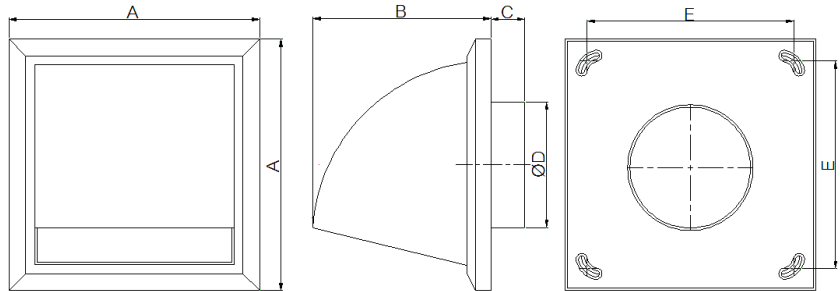

CANOPY

	Copper	Natural	Satin	Silver
COLOR				

ABS body with UV protection. One open blade and rain guard hood. Suitable for exhaust duct especially from kitchen.

Duct	A	B	C	ØD	E	Flow Area
Ø4"	200	142	27	100	165	78.5 sq.cm.
Ø5"	200	142	27	125	165	122.7 sq.cm.
Ø6"	200	142	27	150	165	176.7 sq.cm.

Typical installation