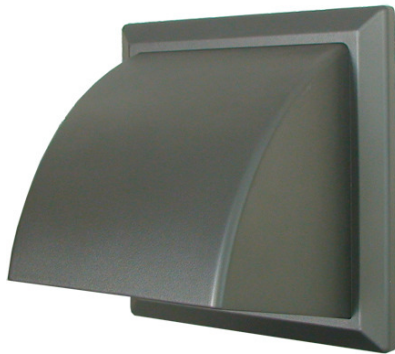

CANOPY

	Copper	Natural	Satin	Silver
COLOR				

ABS body with UV protection. One open blade and rain guard hood. Suitable for exhaust duct especially from kitchen.

Duct	A	B	C	ØD	E	Flow Area
Ø4"	200	142	27	100	165	78.5 sq.cm.
Ø5"	200	142	27	125	165	122.7 sq.cm.
Ø6"	200	142	27	150	165	176.7 sq.cm.

Typical installation