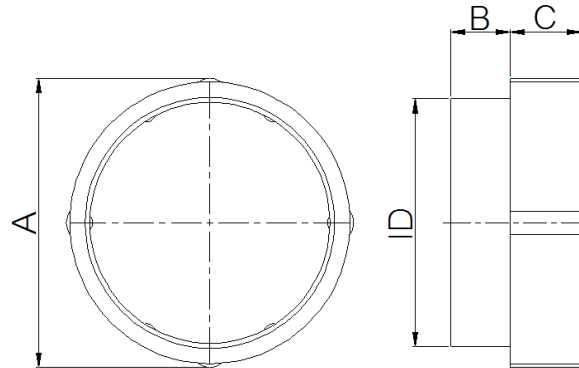

CONNECTOR

COLOR	Natural
	

ABS body with UV protection. Attached with G-Flow exhaust Grill to connect with duct.

Duct	A	B	C	ID
Ø4"	120	25	30	100
Ø5"	146	25	30	125
Ø6"	172	25	30	150

Typical installation