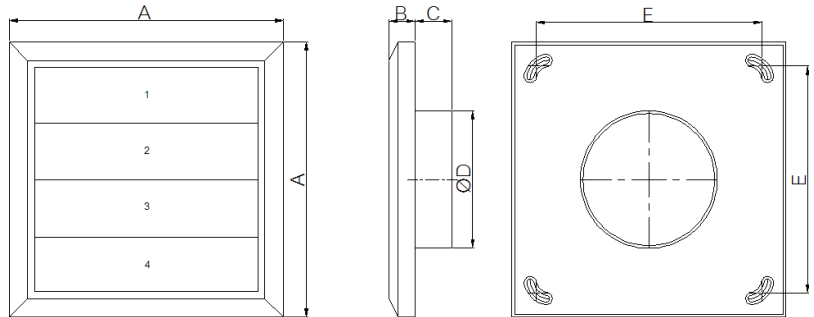

### FLAP GRILL

	Copper	Natural	Satin	Silver	Solid Teak
COLOR					

ABS body with UV protection. 4 gravity flaps.  
Suitable for dry exhaust air. Especially from  
bathroom and drying machine.

Duct	A	B	C	ØD	E	Flow Area
Ø4"	200	19	27	100	165	78.5 sq.cm.
Ø5"	200	19	27	125	165	122.7 sq.cm.
Ø6"	200	19	27	150	165	176.7 sq.cm.

### Typical installation