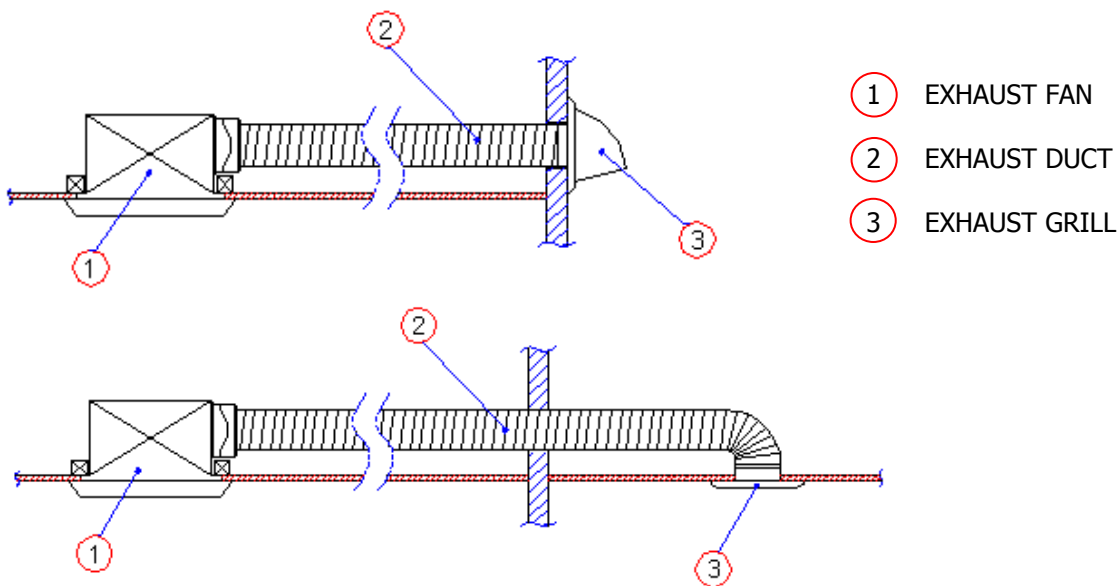

PRESSURE LOSS

INSTALLATION GUIDE

Manufacturing By : Union Precision Engineering Co.,Ltd.
 24/33 Moo 6 Bangna-Trad Rd., K.M. 24 Bangsaothong, Samuthprakarn 10540
 Distributed By : G-Plus Trading Co.,Ltd. Tel. 740-1035 www.g-plus.co.th