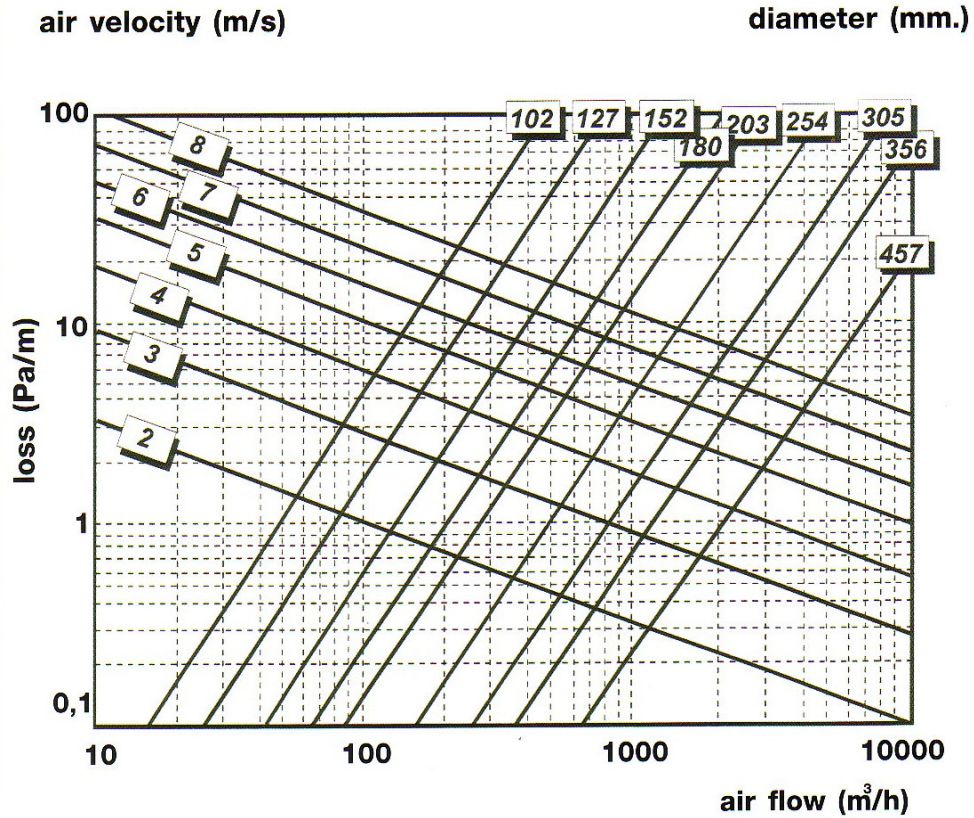

PRESSURE LOSS

INSTALLATION GUIDE

Manufacturing By : Union Precision Engineering Co.,Ltd.
 24/33 Moo 6 Bangna-Trad Rd., K.M. 24 Bangsaothong, Samuthprakarn 10540
 Distributed By : G-Plus Trading Co.,Ltd. Tel. 740-1035 www.g-plus.co.th